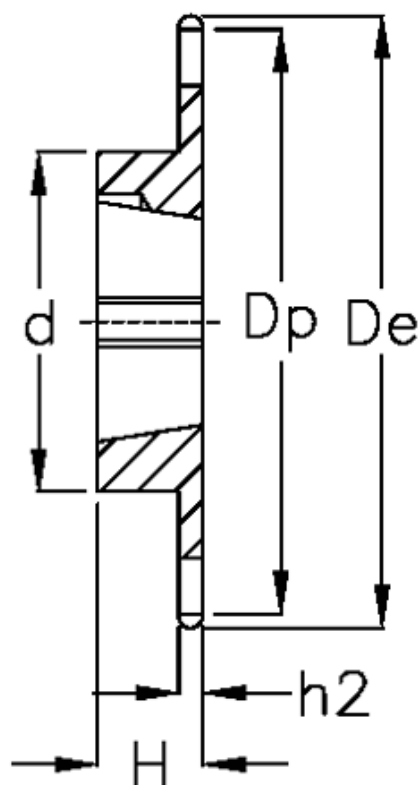

Data Sheet

Article number: 616031005023

Description: Taperbored sprocket 08 B-1 Z=23 simplex
for bushing 1610

Measures

C = 1.3

d = 76

De = 98.2

Dp = 93.27

For bush = 1610

For chain size = 1/2" x 5/16"

For chain type = 08 B-1

H = 25

h1 = 7.2

Material = Stål

Number of teeth = 23